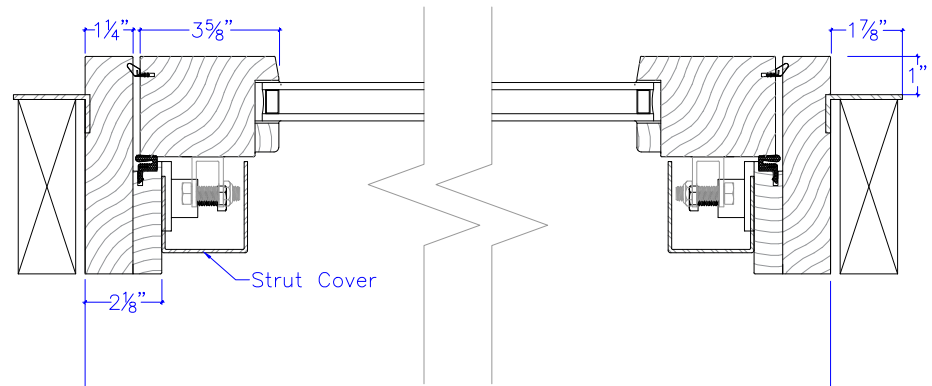

## THRUVUE™ Pass Through Window

Build: All Wood - Narrow stile & rail  
Options Shown: Strut Covers

Unit Width

Unit Height

Countertop supplied by Others  
Dual Seal for Air & Water Tightness