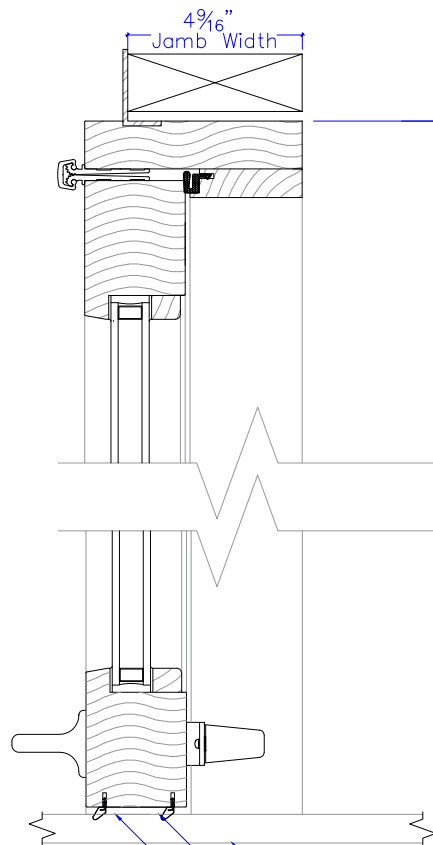

## THRUVUE™ Pass Through Window

Build: All Wood - Narrow stile & rail  
Options Shown: Strut Covers

Unit Width

Unit Height

Countertop supplied by Others  
Dual Seal for Air & Water Tightness