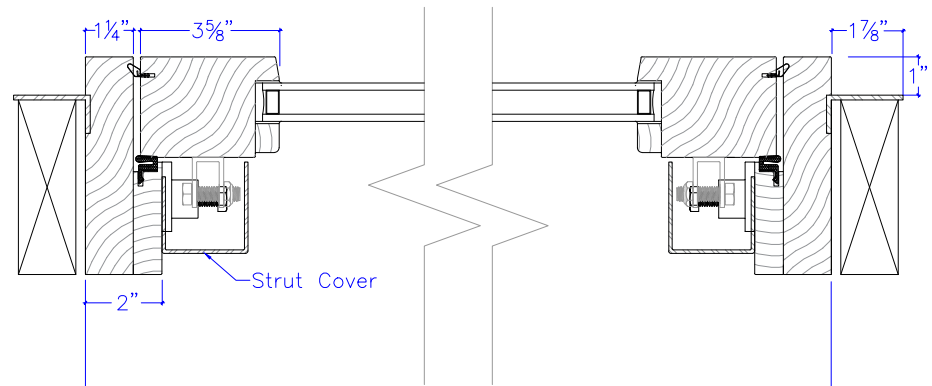

OPTVUE™

THRUVUE™ Pass Through Window

Build: All Wood

Options Shown: Strut Covers

Unit Width

Unit Height

Countertop supplied by Others
Dual Seal for Air & Water Tightness