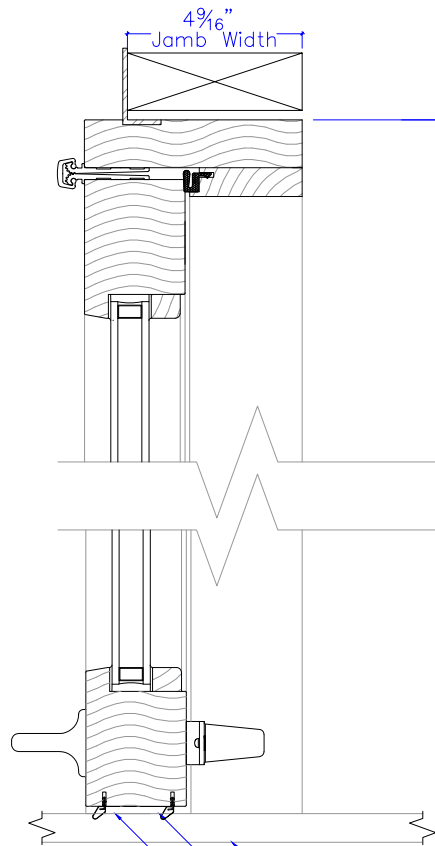

OPTVUE™

THRUVUE™ Pass Through Window

Build: All Wood

Options Shown: Strut Covers

Unit Width

Unit Height

Countertop supplied by Others
Dual Seal for Air & Water Tightness