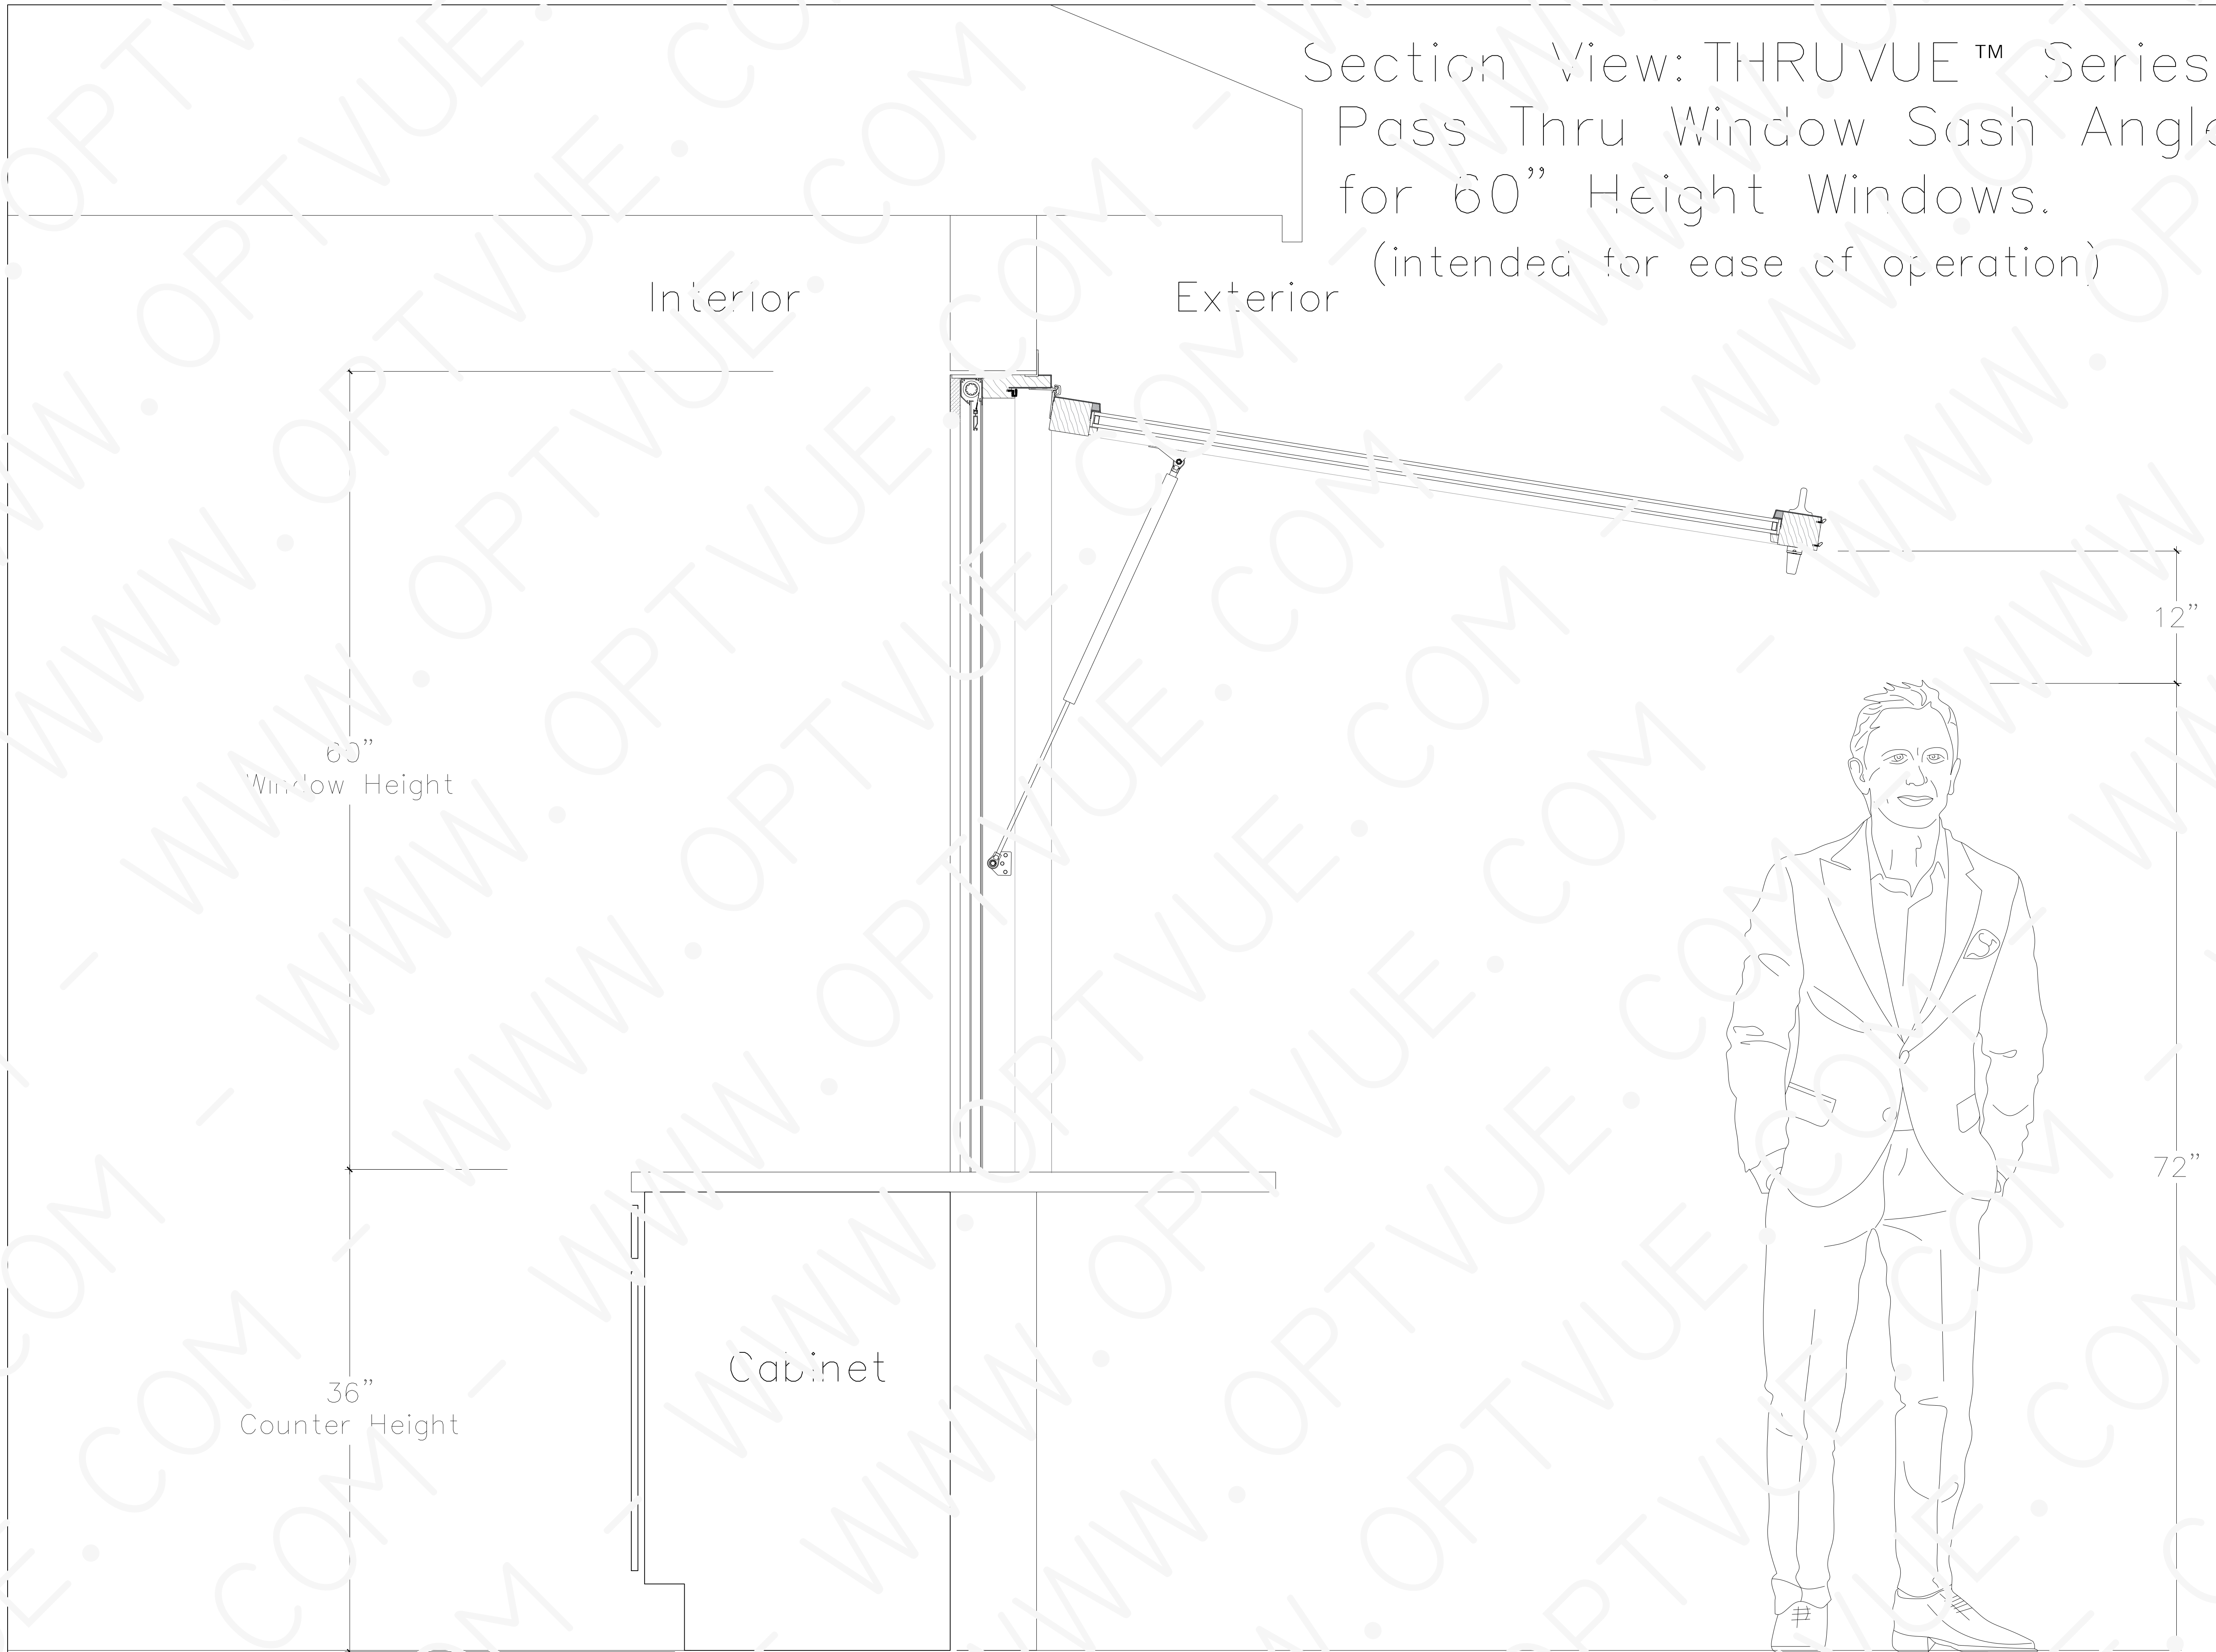

Section View: THRU VUE™ Series  
 Pass Thru Window Sash Angle  
 for 60" Height Windows.  
 (intended for ease of operation)

General Notes

| No. | Revision/Issue | Date |
|-----|----------------|------|
|     |                |      |

Firm Name and Address

Project Name and Address  
 OPTIVUE Customer  
 123 New Window St.  
 ALLVUE, USA, 12345

|         |         |
|---------|---------|
| Project | Sheet   |
| Date    | 7/22/13 |
| Scale   | custom  |