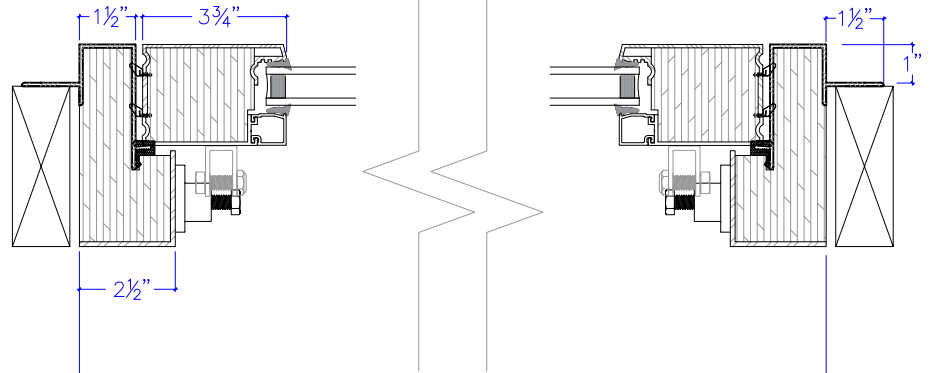

OPTVUE™

THRUVUE™ Pass Through Window

Build: All Aluminum, EL Series Sash

Options Shown: None

Unit Width

Unit Height