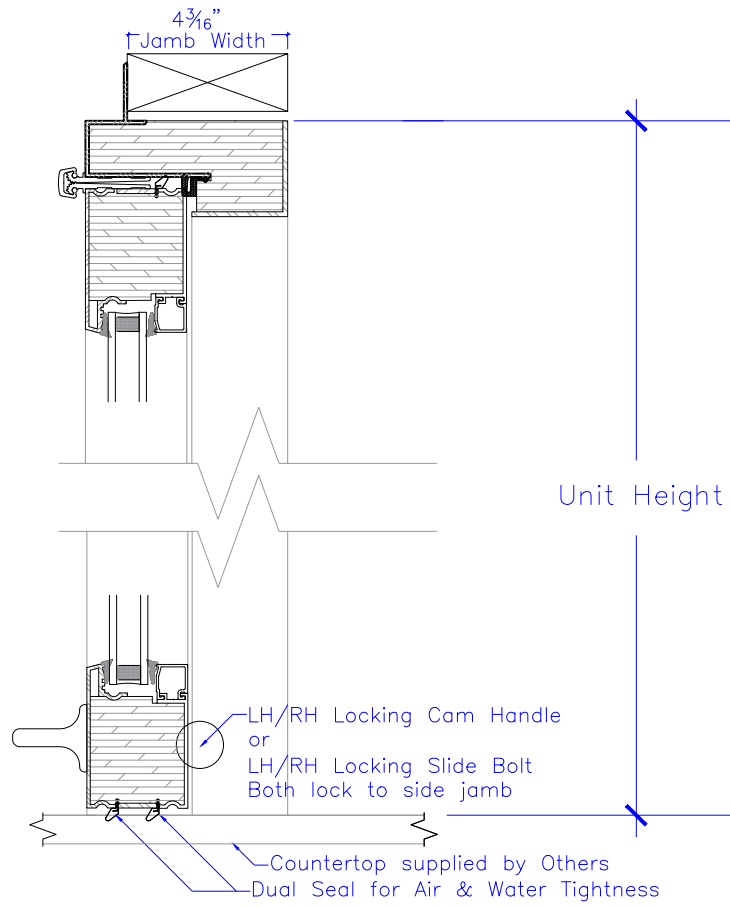

OPTVUE™

THRUVUE™ Pass Through Window

Build: All Aluminum, EL Series Sash

Options Shown: None

Unit Width

Unit Height