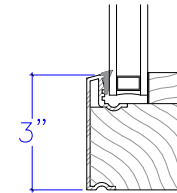

Alumiunum Exterior
Wood Interior