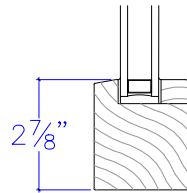

THRUVUE™ Pass Through Window

- **SL Series Windows**
  windows under 24 sf
  not available on motorized windows
  cannot be used with strut covers

- **EL Series Windows**
  windows under 60 sf
  not available on motorized windows

- **XL Series**
  windows above 60 sf
  also required on all
  XL motorized windows

Wood Exterior
and Interior

Alumiunum Exterior
Wood Interior

Aluminum Exterior
Aluminum Interior